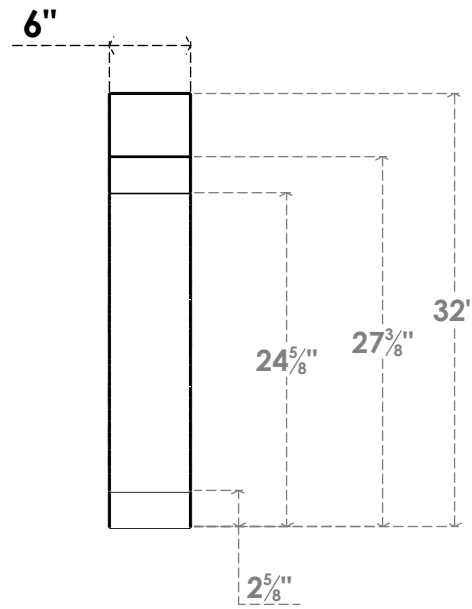

ITEM NUMBER: BRCPC060X32000X32000LEC

6"W X 32"D X 32"H LEGACY ARCHITECTURAL GRADE PVC CLOSED KNEE BRACE

SIDE PROFILE

FRONT PROFILE

ISOMETRIC

EKENA MILLWORK
2300 WEST MAIN ST.
CLARKSVILLE, TX 75426
TOLL FREE: 866-607-0453
WWW.EKENAMILLWORK.COM