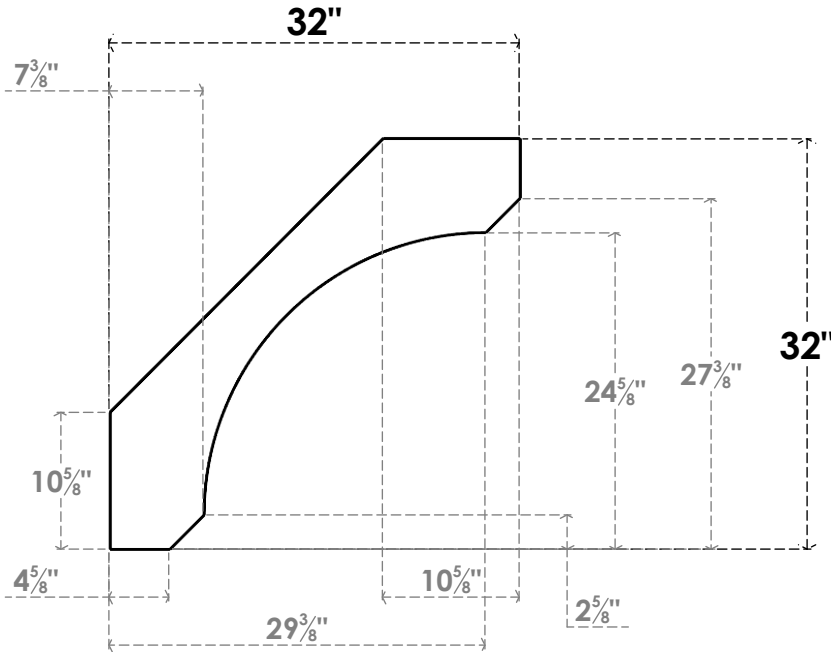

ITEM NUMBER: BRCPC060X32000X32000LEC

6"W X 32"D X 32"H LEGACY ARCHITECTURAL GRADE PVC CLOSED KNEE BRACE

SIDE PROFILE

FRONT PROFILE

ISOMETRIC

EKENA MILLWORK
2300 WEST MAIN ST.
CLARKSVILLE, TX 75426
TOLL FREE: 866-607-0453
WWW.EKENAMILLWORK.COM